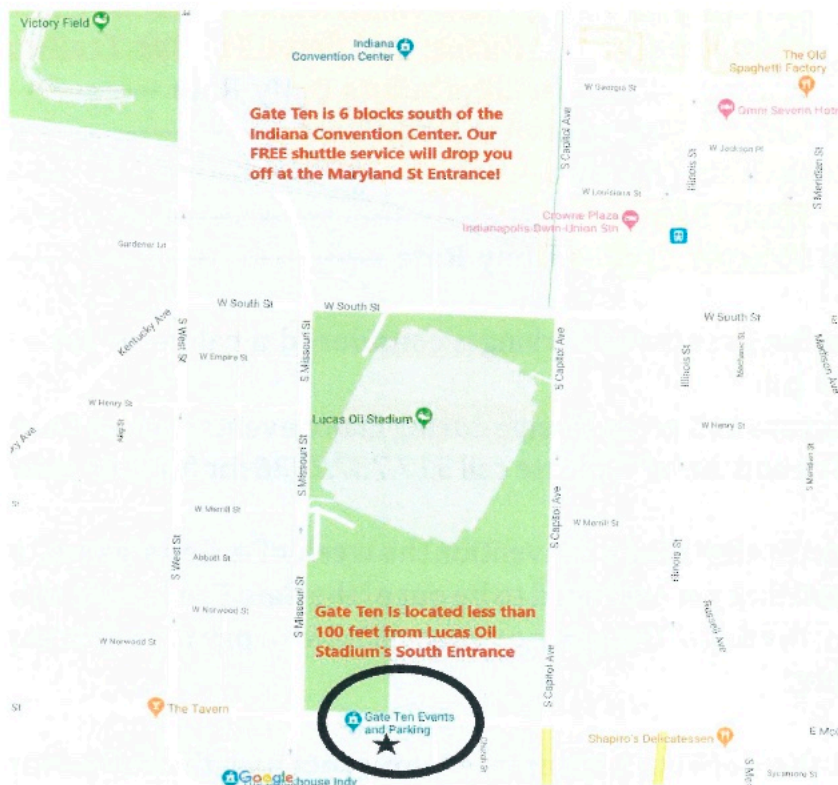

Gate Ten Events and Parking

2023 Rates:

The following rates apply to Cars/Trucks/SUVS/Mini Vans:

Daily Parking Rate -----	\$20	6 Day parking Rate -----	\$110
2 Day Parking Rate -----	\$38	7 Day Parking Rate -----	\$128
3 Day Parking Rate -----	\$56	8 Day Parking Rate -----	\$146
4 Day Parking Rate -----	\$74	9 Day Parking Rate -----	\$164
5 Day Parking Rate -----	\$92	10 Day Parking Rate ----	\$182

If you are attending a convention the week of a Colts game, please be advised that you will need to be out of the Gate Ten lots no later than 6 am on the day of the game or you will have to pay for a spot at game day pricing.

- Overnight parking is allowed. * must purchase multiple day pass for overnight parking

** Shuttles run from our lots to the Local downtown hotels and from our lots to the Indiana Convention Center. Shuttles will not pick up from the hotels and take you to the convention center and vice versa. There are some events where we cannot shuttle due to road closures and heavy traffic.

Shuttles **WILL NOT** drop off at Lucas Oil Stadium!

Map of Location:

YouTube Link for directions to our lot:

<https://www.youtube.com/watch?v=JINHeLckhhw>